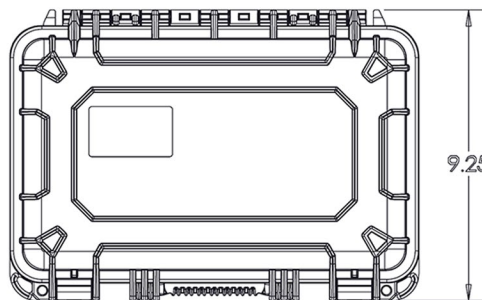

Case Specifications:

- 8 Gbps throughput 5G
- 5G mmWave, 5G C-Band, & 4G LTE
- Wi-Fi 6E at 3.6 Gbps
- 1,000 sqft of Wi-Fi Coverage
- 2.8" Touchscreen
- 2.5 Gbps Ethernet Port
- Up to 48 Hours of Battery Life
- IP54 Rated with Ports and Lid Closed
- Built-In Ultra High Gain Antenna
- USB-C Fast Charging