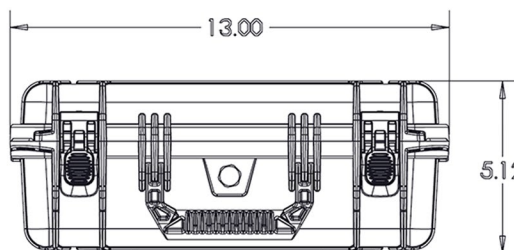

Case Specifications:

- 8 Gbps throughput 5G
- 5G mmWave, 5G C-Band, & 4G LTE
- Wi-Fi 6E at 3.6 Gbps
- 1,000 sqft of Wi-Fi Coverage
- 2.8" Touchscreen
- 2.5 Gbps Ethernet Port
- Up to 48 Hours of Battery Life
- IP54 Rated with Ports and Lid Closed
- Built-In Ultra High Gain Antenna
- USB-C Fast Charging